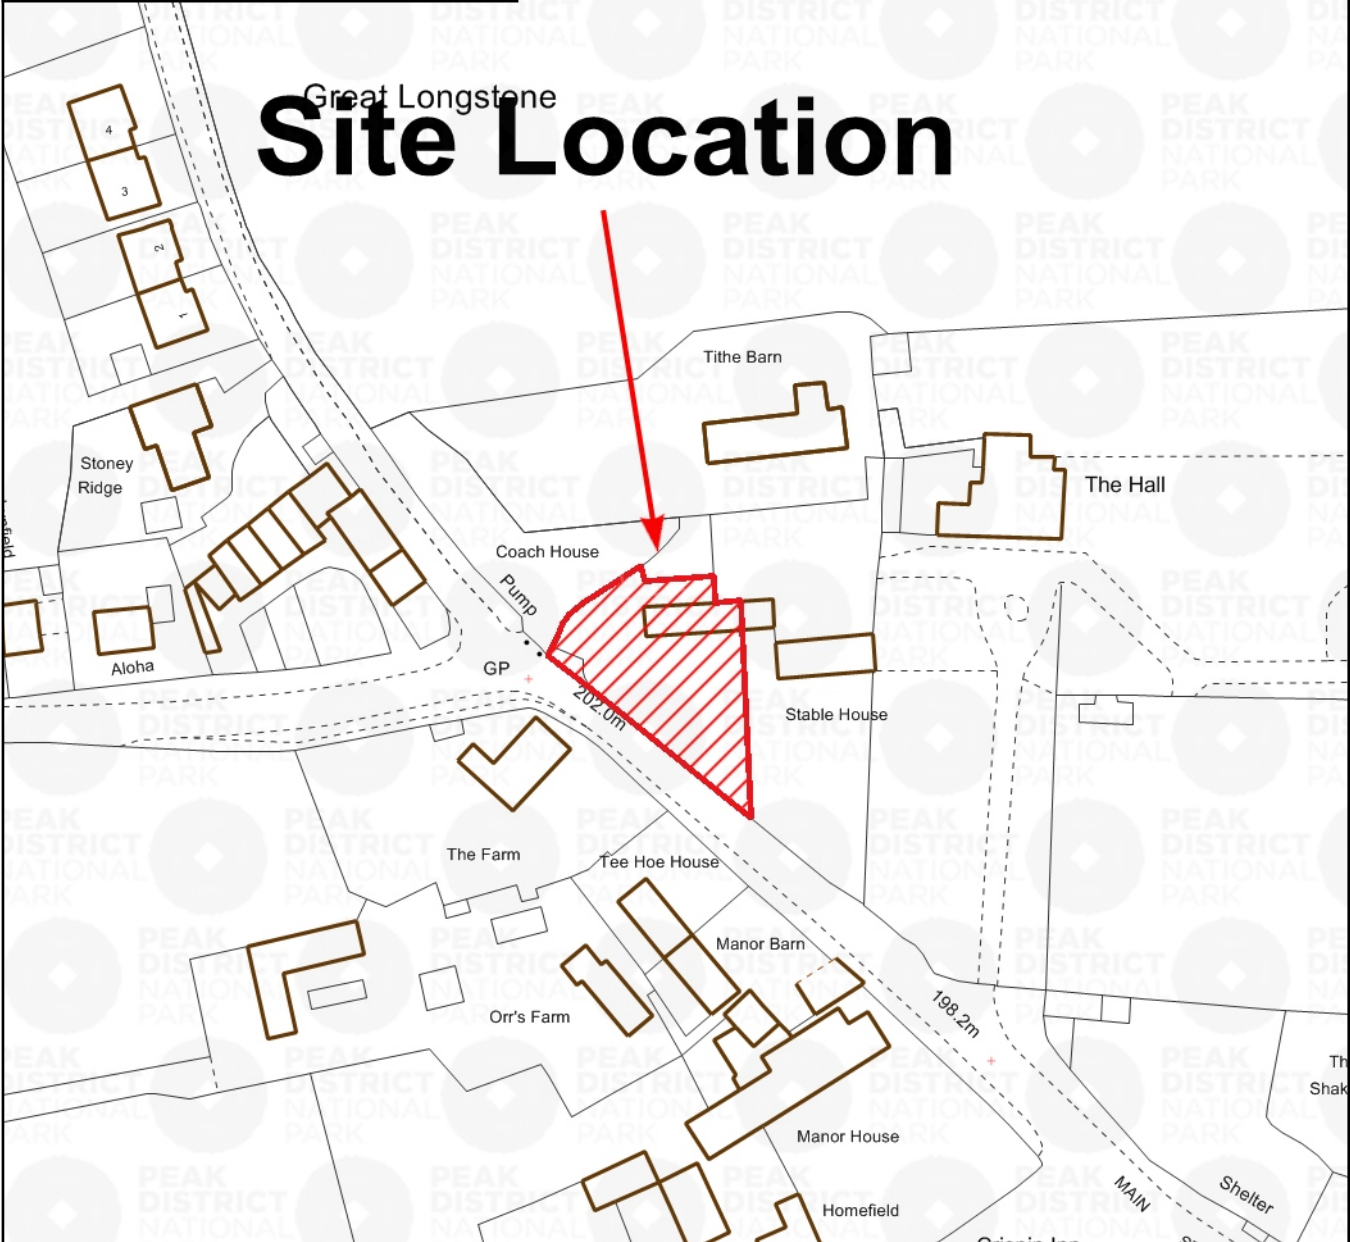

1:1250

Great Longstone Site Location

© Crown copyright and database rights 2016 Ordnance Survey 100005734
 You are not permitted to copy, sub license, distribute or sell any of this data to third parties in any form. (PH)

Committee Date:	11/11/2016
Item Number:	13
Application No:	NP/DDD/0916/0926
Grid Reference:	419802, 371936

Title: Coach House
 Main Street
 Great Longstone